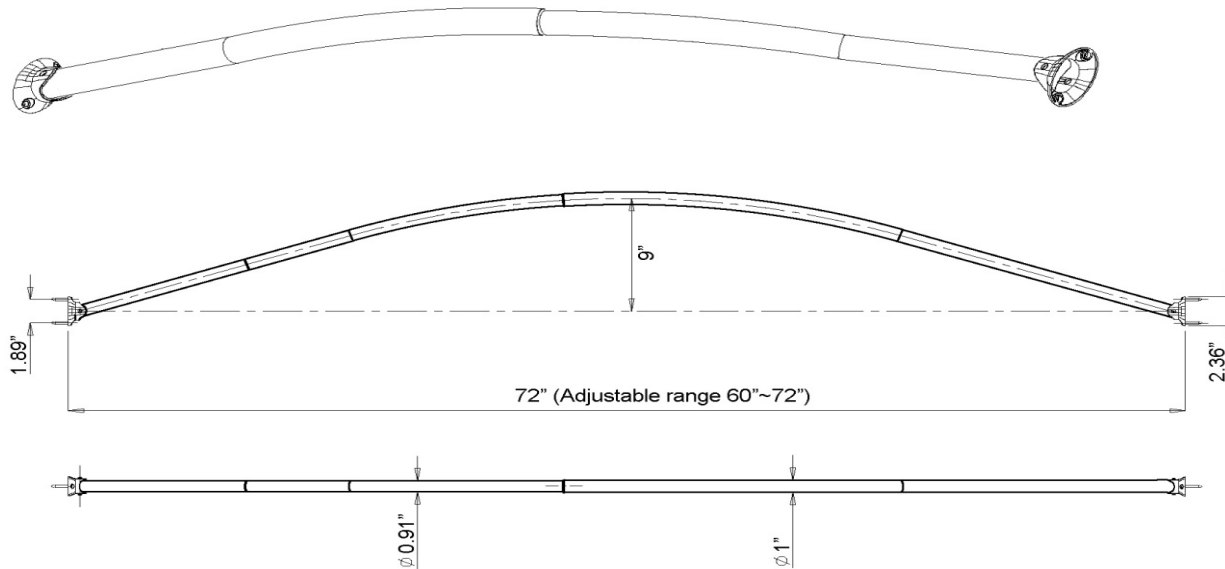

STAINLESS STEEL ADJUSTABLE 60"~72" CURVED SHOWER ROD

Specifications :

- * Shower Rod ~ Material : #304 Stainless Steel Bar
~ Finish : Polished
- * Mounting Brackets ~ Material : Zinc alloy
~ Finish : Chrome / SN - by Electro-plating
- * Adjustable Length : 60" ~ 72"
- * 9in. Out Curvature
- * Mounting Hardware Included
#10 x 2" Stainless Steel Mounting Screws x 4pcs (Included)
Plastic Anchor x 4pcs

Arista Bathroom Accessories

WT International Inc.

555 NORTHLAND DRIVE N.E., BLDG C, ROCKFORD, MI 49341, USA