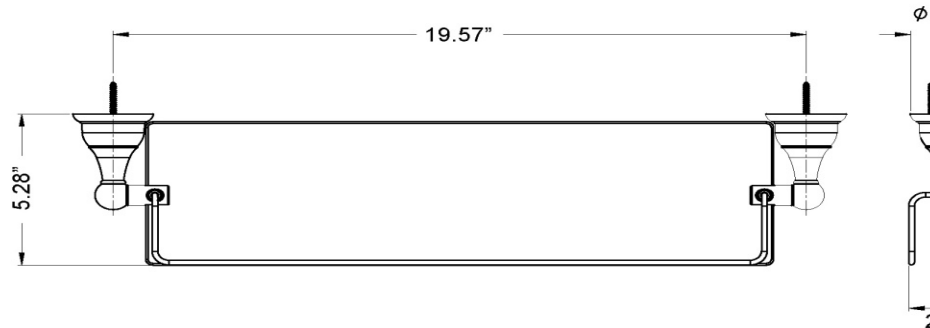

TECHNICAL DATA

#BA36 Series Bathroom Glass Shelf

Specifications :

- * Glass Shelf ~ Material : Tempered Glass (Transparent)
- * Mounting Brackets x 2pcs ~ Material : Aluminum alloy
~ Finish : Chrome / SN / ORB - by Electro-plate
- * Mounting Hardware Included
 - : #10 x 1" Panhead Zinc-plated Steel Mounting Screws x 4 pcs
 - : Plastic anchor x 4 pcs